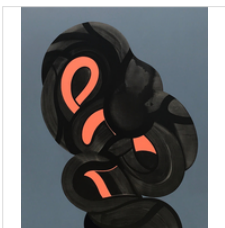

IAN HUGHES

Through Line, 2019
Acrylic on canvas

72 × 60 in
182.9 × 152.4 cm