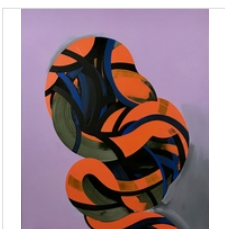

IAN HUGHES

Tangled, 2017
Acrylic on canvas

72 × 60 in
182.9 × 152.4 cm

IAN HUGHES

Constructivist Contortionist, 2019
Acrylic on canvas

72 × 60 in
182.9 × 152.4 cm

IAN HUGHES

Under Over, 2017
Acrylic on canvas