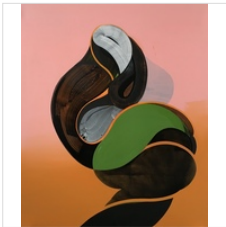

72 × 60 in
182.9 × 152.4 cm

IAN HUGHES
Whiplash, 2017
Acrylic on canvas

72 × 60 in
182.9 × 152.4 cm

IAN HUGHES
Saturn, 2019
Acrylic on canvas

72 × 60 in
182.9 × 152.4 cm

IAN HUGHES
Loose Thread, 2019
Acrylic on canvas