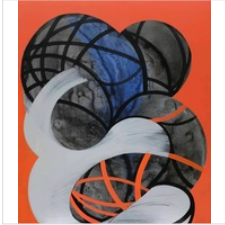

Online Exhibition- Ian Hughes

Jun 8, 2020 - Jul 27, 2020 · Online Exclusive

IAN HUGHES

Scrum, 2019
Acrylic on canvas

42 × 36 × 2 in
106.7 × 91.4 × 5.1 cm

IAN HUGHES

Through Line, 2019
Acrylic on canvas

72 × 60 in
182.9 × 152.4 cm

IAN HUGHES

Tangled, 2017
Acrylic on canvas

72 × 60 in
182.9 × 152.4 cm

IAN HUGHES

Constructivist Contortionist, 2019
Acrylic on canvas

72 × 60 in
182.9 × 152.4 cm

IAN HUGHES

Under Over, 2017
Acrylic on canvas