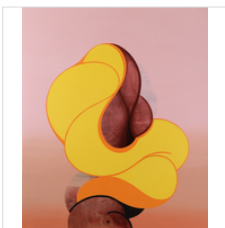

IAN HUGHES

Tangled, 2017
Acrylic on canvas

72 × 60 in
182.9 × 152.4 cm

IAN HUGHES

Constructivist Contortionist, 2019
Acrylic on canvas

72 × 60 in
182.9 × 152.4 cm

IAN HUGHES

Under Over, 2017
Acrylic on canvas

72 × 60 in
182.9 × 152.4 cm

IAN HUGHES
Whiplash, 2017
Acrylic on canvas

72 × 60 in
182.9 × 152.4 cm

IAN HUGHES
Saturn, 2019
Acrylic on canvas

72 × 60 in
182.9 × 152.4 cm

IAN HUGHES
Loose Thread, 2019
Acrylic on canvas