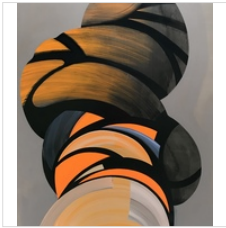

IAN HUGHES
Saturn, 2019
Acrylic on canvas

72 × 60 in
182.9 × 152.4 cm