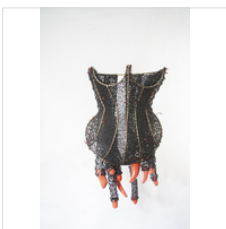

30 × 19 × 19 in
76.2 × 48.3 × 48.3 cm

SUSANA GUERRERO

Filtros de Sangre / Blood Filters, 2018
Glazed ceramic and braided electrical wire

79 × 47 × 4 in
200.7 × 119.4 × 10.2 cm

SUSANA GUERRERO

Entranas Negras / Black Entrails, 2019
Glazed ceramic and palm tree thorns