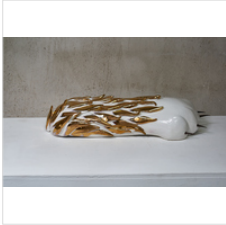

SUSANA GUERRERO

Garras / Claw, 2019
Marble, Agave thorns with gold

4 × 15 × 6 in
10.2 × 38.1 × 15.2 cm