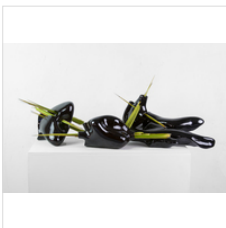

SUSANA GUERRERO

Entranas Negras / Black Entrails, 2019
Glazed ceramic and palm tree thorns