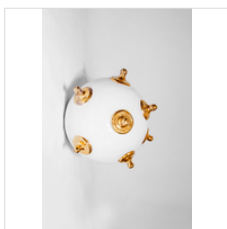

Mother, Consumed

Mar 20, 2021 - May 15, 2021 · 532 West 25th Street, New York, US

SUSANA GUERRERO

La Desollada / The Skinned, 2018
Brass, glazed ceramic, terminals and woven cable

89 × 79 × 84 in
226.1 × 200.7 × 213.4 cm

SUSANA GUERRERO

The Mother / La Madre, 2020
Brass, terminals, woven cable and ceramic

61 × 66 9/10 × 59 1/10 in
155 × 170 × 150 cm

SUSANA GUERRERO

The evil in me I / El Mal en mi I, 2018
Woven cable, enameled ceramic and brass

37 2/5 × 14 3/5 × 7 9/10 in
95 × 37 × 20 cm

SUSANA GUERRERO

La Bomba De Leche / Milk Bomb, 2009
Glazed ceramic with gold

9 1/2 × 9 1/2 × 9 1/2 in
24.1 × 24.1 × 24.1 cm

SUSANA GUERRERO

El Mal en Ti I / The Evil in You I, 2018
Woven electrical wire, enameled ceramic and leather

91 × 13 × 4 in
231.1 × 33 × 10.2 cm

SUSANA GUERRERO

El Mal en Ti III / The Evil in You III, 2018
Woven electrical wire, enameled ceramic and leather

84 × 36 × 8 in
213.4 × 91.4 × 20.3 cm

SUSANA GUERRERO

Arrancarse Los Dientes / Tear Off Teeth, 2018
Glazed ceramic, metal and agave spikes