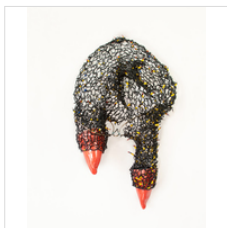

Mother, Consumed

Mar 20, 2021 - May 15, 2021 · 532 West 25th Street, New York, US

SUSANA GUERRERO

La Desollada / The Skinned, 2018
Brass, glazed ceramic, terminals and woven cable

89 × 79 × 84 in
226.1 × 200.7 × 213.4 cm

SUSANA GUERRERO

The Mother / La Madre, 2020
Brass, terminals, woven cable and ceramic

61 × 66 9/10 × 59 1/10 in
155 × 170 × 150 cm

SUSANA GUERRERO

The evil in me I / El Mal en mi I, 2018
Woven cable, enameled ceramic and brass