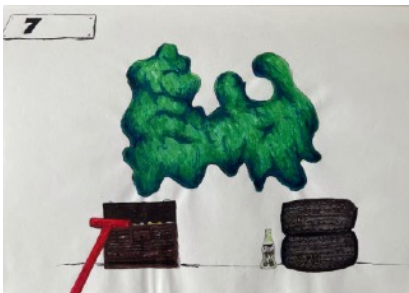

Kuretake Zig watercolor markers, graphite, ink on paper

8 x 11 5/8"

**Je ne sais quoi... mais je l'ai fait!, 2022**

Kuretake Zig watercolor markers, graphite, ink on paper

8 x 11 5/8"

**Sitting on Tyre's watching time go by, 2022**