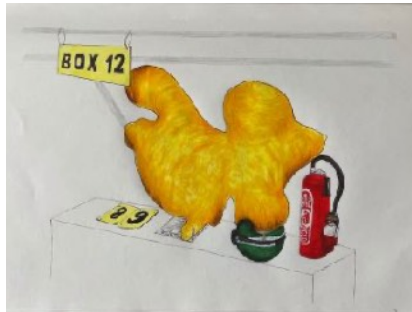

Farbige Fussboden, 2022

Kuretake Zig watercolor markers, graphite, ink on paper

8 x 11 5/8"