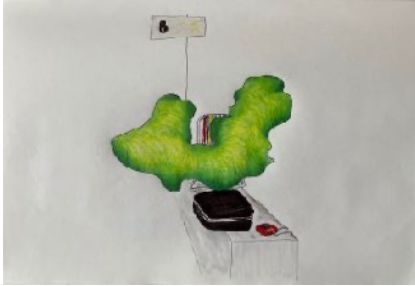

Kuretake Zig watercolor markers, graphite, ink on paper

8 x 11 5/8"

**Paco Marcial**

*The Ephemeral Island of Motorama*

May 2 – June 1, 2024

532 Gallery Thomas Jäckel

**Alpha und Omega, 2022**

Kuretake Zig watercolor markers, graphite, ink on paper