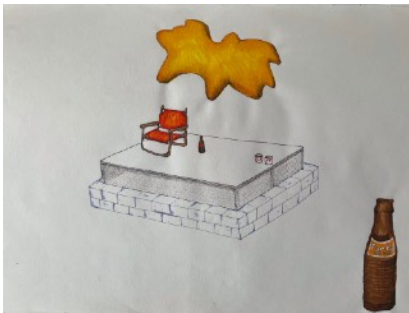

*The Ephemeral Island of Motorama*

May 2 – June 1, 2024

**532 Gallery Thomas Jäckel**

**'70 Au Naturel, 2022**

Kuretake Zig watercolor markers, graphite, ink on paper

8 x 11 5/8"

**In Conversation with Klappstuhl und Fanta, 2022**