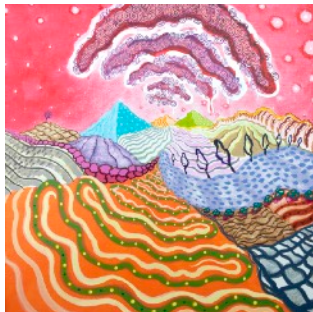

*There is always a language that listens to you;
the tongue, 2023*

Metal, woven wire and glazed ceramic

140 x 80 x 30 CM

Lily Prince

Distant Rain, 2023

Acrylic on canvas

60 x 60 inches

532 Gallery Thomas Jackel

In The Belly of The Valley

March 14 – April 13, 2024

Susana Guerrero | Christine Nguyen

Lily Prince | Danielle Riede

Lily Prince

Fertile Moon, 2022

Acrylic on canvas

36 x 36 inches

Lily Prince

Desert Candy, 2023

Acrylic on canvas

20 x 20 inches

Lily Prince

Just Before Dawn, 2023

Acrylic on canvas

20 x 20 inches

Danielle Riede

Water Baby, 2023

Oil on canvas

55 x 55 inches

532 Gallery Thomas Jackel
In The Belly of The Valley
March 14 – April 13, 2024

Susana Guerrero | Christine Nguyen
Lily Prince | Danielle Riede

Danielle Riede