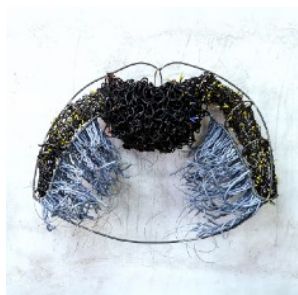

532 Gallery Thomas Jäckel
In The Belly of The Valley
March 14 – April 13, 2024

Susana Guerrero | Christine Nguyen
Lily Prince | Danielle Riede

Susana Guerrero

*There is always a language that listens to you;
the lips, 2023*

Metal, woven wire and glazed ceramic

60 x 80 x 30 CM

Susana Guerrero

*There is always a language that listens to you;
the tonsils, 2023*

Metal, woven wire and glazed ceramic

240 x 55 x 20 CM

Susana Guerrero