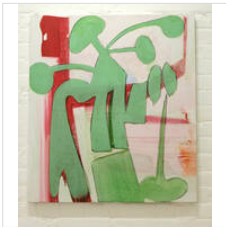

JOHN HOYLAND
10.4.65, 1965
Watercolour on paper

15 × 22 in
38.1 × 55.9 cm

CHANTAL JOFFE
Self-Portrait in Union Square, 2015
Pastel on paper

18 3/4 × 14 7/8 × 1 1/2 in
47.6 × 37.8 × 3.8 cm

MALI MORRIS
Mifsud, 2009
Acrylic on canvas

15 7/10 × 15 7/10 in
40 × 40 cm

ALONSO LEON-VELARDE

Objeto Volador no identificado, 2020
Oil and chalk on linen

31 × 27 in
78.7 × 68.6 cm

IAN HUGHES

Squeeze Play, 2023
Acrylic on canvas

20 × 16 in
50.8 × 40.6 cm