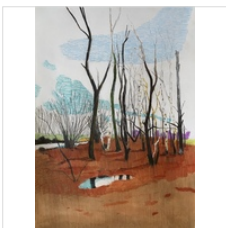

PER ADOLFSEN

Puddle, 2021
Graphite, Chalk, Pencil

16 1/2 × 11 4/5 in
42 × 30 cm